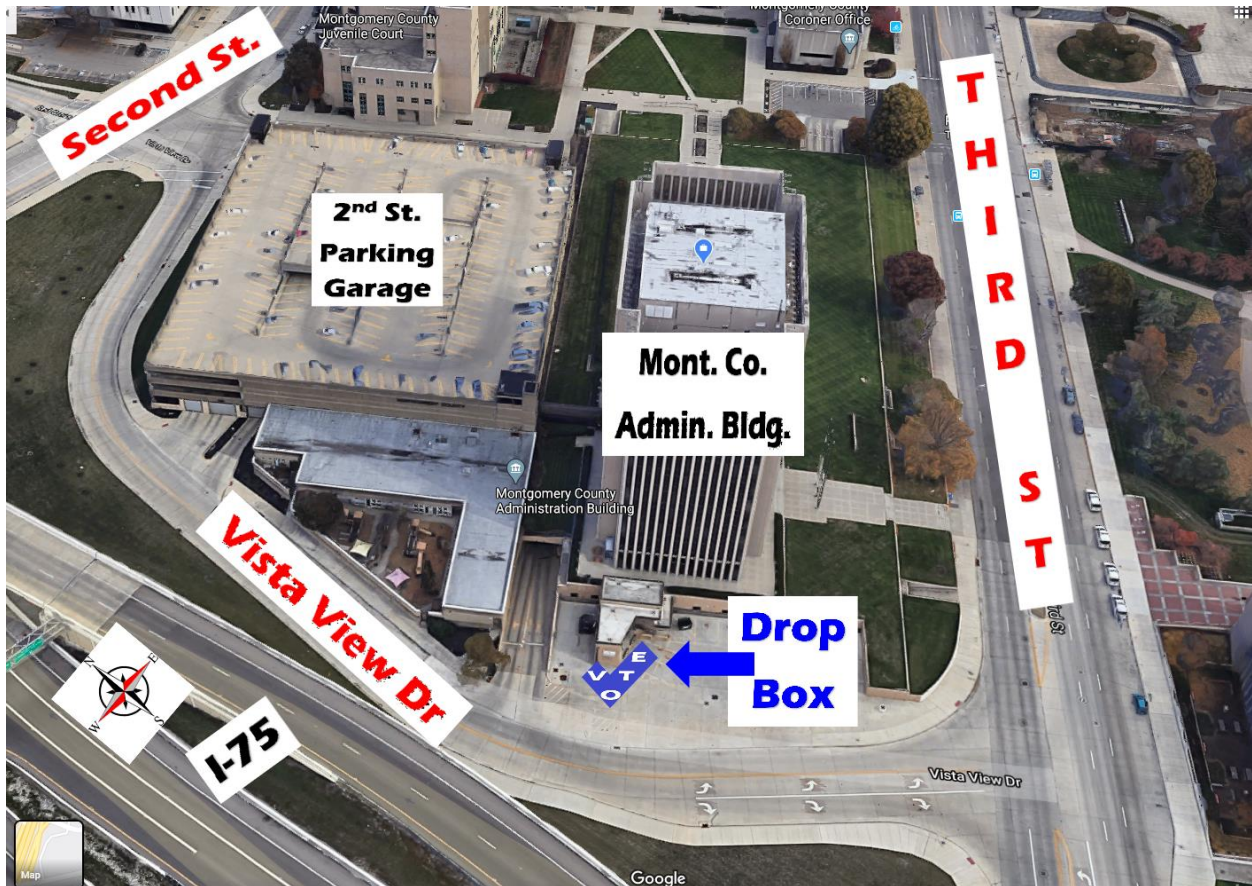

Outside Drop Box

The Dropbox for the Montgomery County Board of Elections is located by the loading dock off Vista View. Vista View runs behind the Montgomery County Building, between 2nd & 3rd Streets, parallel to I-75.

[Click Here for Google Maps](#)

Inside Drop Box

There is also a drop box inside the lobby of the Montgomery County Administration Building on the main floor.